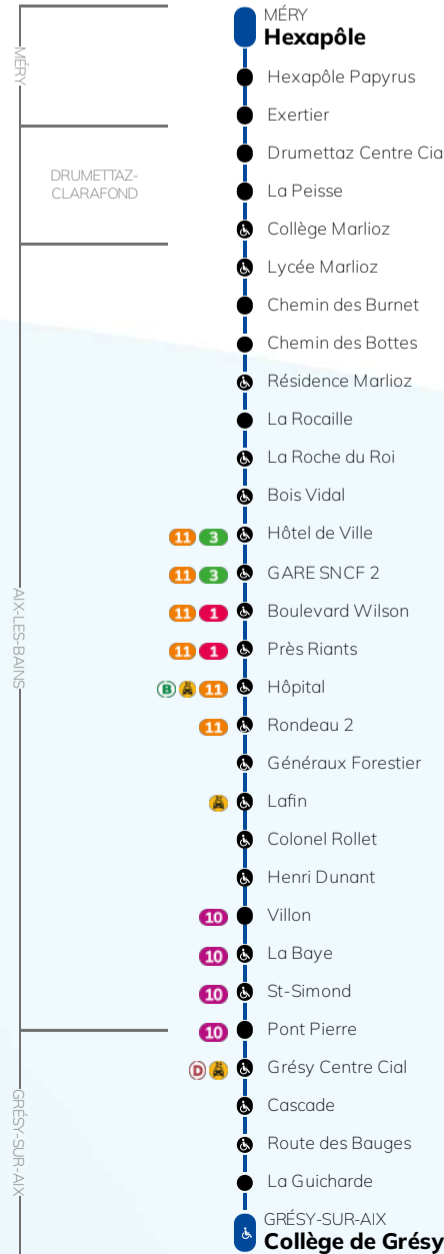

2

Direction Collège de Grésy GRÉSY-SUR-AIX

Du lundi au vendredi hors jours fériés

Table with 41 columns representing hours from 05:54 to 21:33 and 31 rows representing various stations including Hexapôle, Exerter, Drumettaz Centre Cial, La Peisse, Collège Marlioz, Lycée Marlioz, etc.

Table with 41 columns representing hours from 05:54 to 21:33 and 31 rows representing various stations, identical to the main table but for Saturdays.

Correspondances train à la Gare SNCF Aix-les-Bains Le Revard

Ne pas jeter sur la voie publique

Du lundi au vendredi hors jours fériés

Table with 32 columns (stop names) and 32 rows (departure times). Rows include locations like Collège de Grézy, La Guicharde, Route des Bauges, etc.

Le samedi hors jours fériés

Table with 32 columns (stop names) and 32 rows (departure times). Rows include locations like Collège de Grézy, La Guicharde, Route des Bauges, etc.